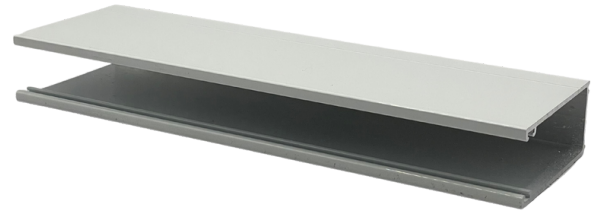

VALANCE

Window valances create a sleek border covering the roller tube and hardware to provide a flush look. Not only do they enhance your window aesthetically, they also help insulate your window. Fabric cassettes are valances with fabric matching your shade over top to create a seamless window appearance.

AVAILABLE COLORS

WHITE

ANONIZED

BLACK

BEFORE

AFTER

SIDE CHANNELS

Adding side channels to your blackout shades ensures there won't be any light gaps from the sides of your window shades. Achieve a darker room and better sleep. Ideal for nurseries and bedrooms.

CHAIN - MANUAL OPERATION

BLACK

WHITE

SILVER

Roller shades come standard with manual operation using chains. Choose between plastic (black or white) or metal (silver).

Corded blinds or shades need to be locked in so that children and pets are unable to mess with them. Dangling cords or strings can become a threat or hazard. To secure the cord, it needs to be anchored down and locked into the side of the shade. ShadeMonster window treatments always come with a cord anchor to tightly secure chains and cords.